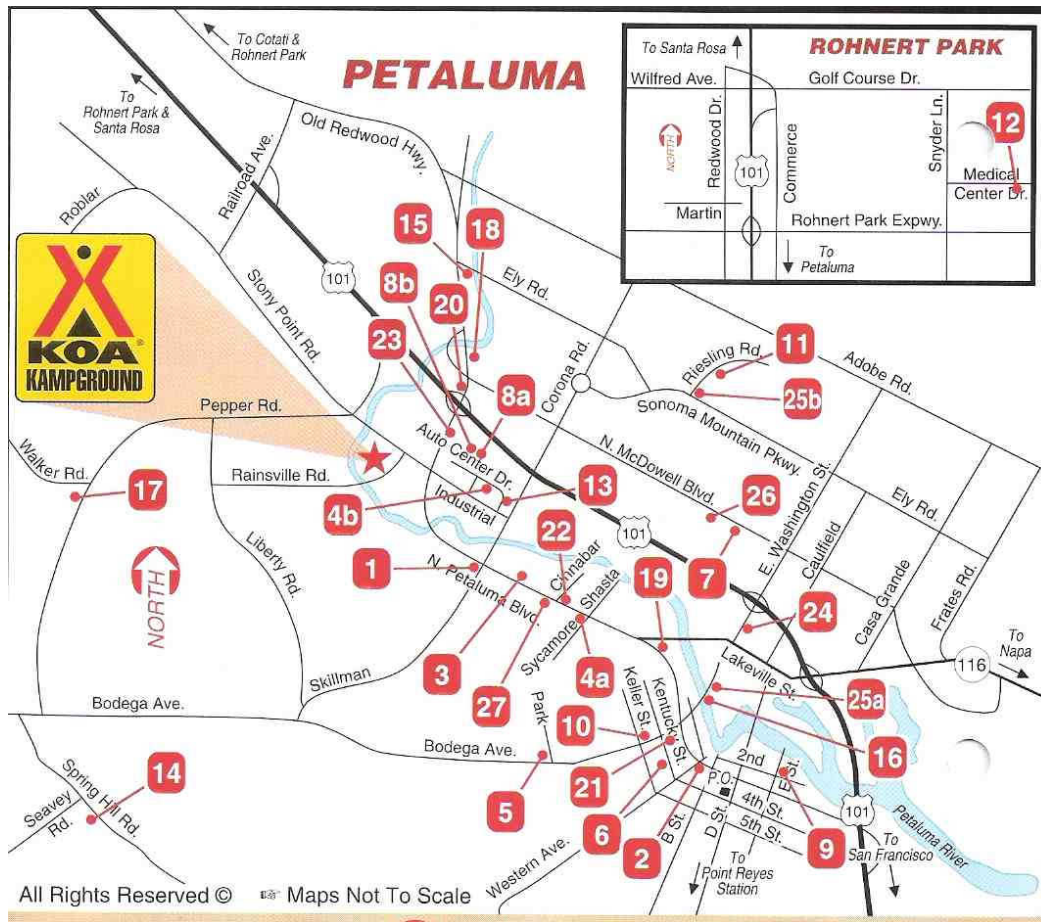

DIRECTIONS PETALUMA KOA

From San Francisco:

- Take Hwy 101 north.
- Take Penngrove exit and make a left, crossing the highway.
- At the traffic light make a right on Stony Pt. Rd.
- Make a left on Rainsville Road.
- The campground is on your right.

From Santa Rosa:

- Take Hwy 101 south.
- Take Penngrove exit and make a right at the end of the exit.
- At the traffic light make a right on Stony Pt. Rd.
- Make a left on Rainsville Road.
- The campground is on your right.

(This map can be downloaded from our website)